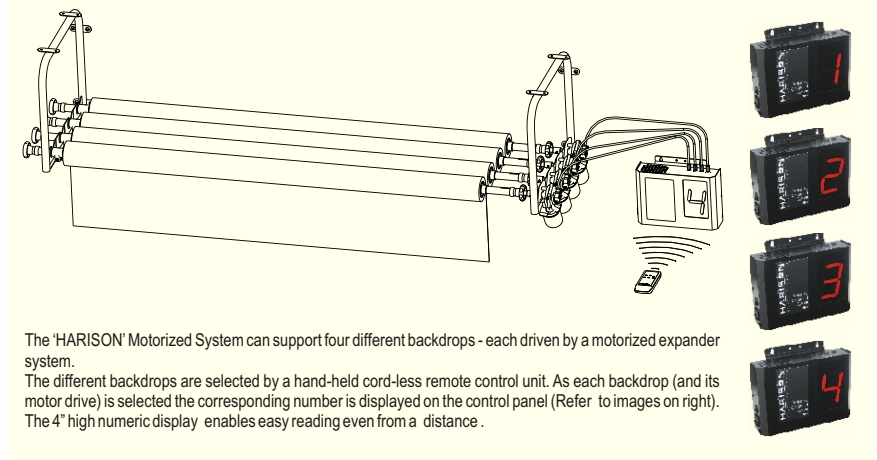

## Motorized Background System

Wall/Ceiling Bracket #70052

Motorized Expander Set #70053

Control Panel #70050

Remote Control Handset #70051

Download Installation / instruction manual from [www.harisonphoto.com](http://www.harisonphoto.com)