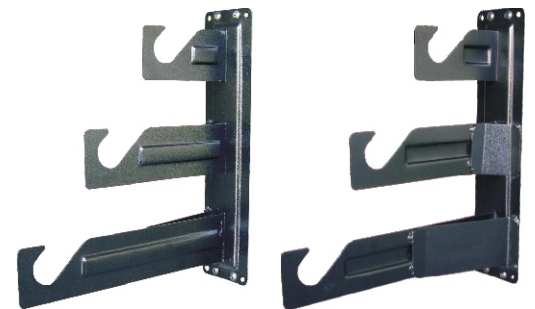

Wall Bracket Pair #70040