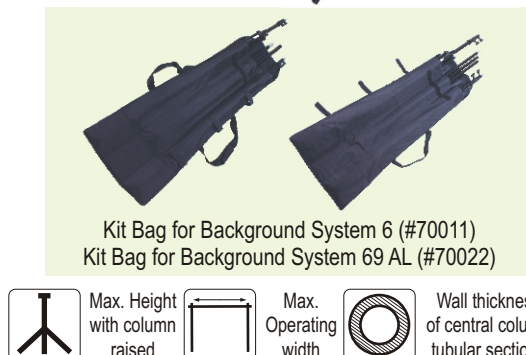

Wall Bracket Pair #70040