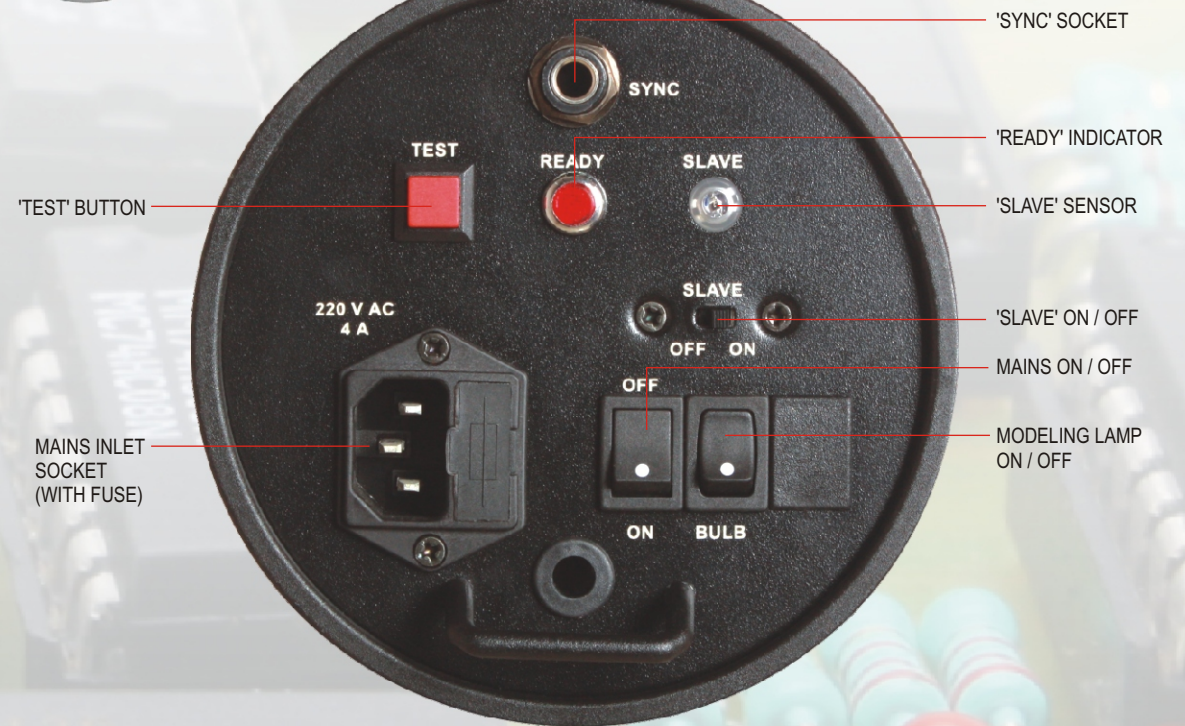

### LUCENT 12+

- \* Robust Metal Body
- \* "Plug-and-Play" circuit boards - enabling quick and easy servicing
- \* Colour Corrected (Daylight) Light Output
- \* Max. Light output:125 W.s