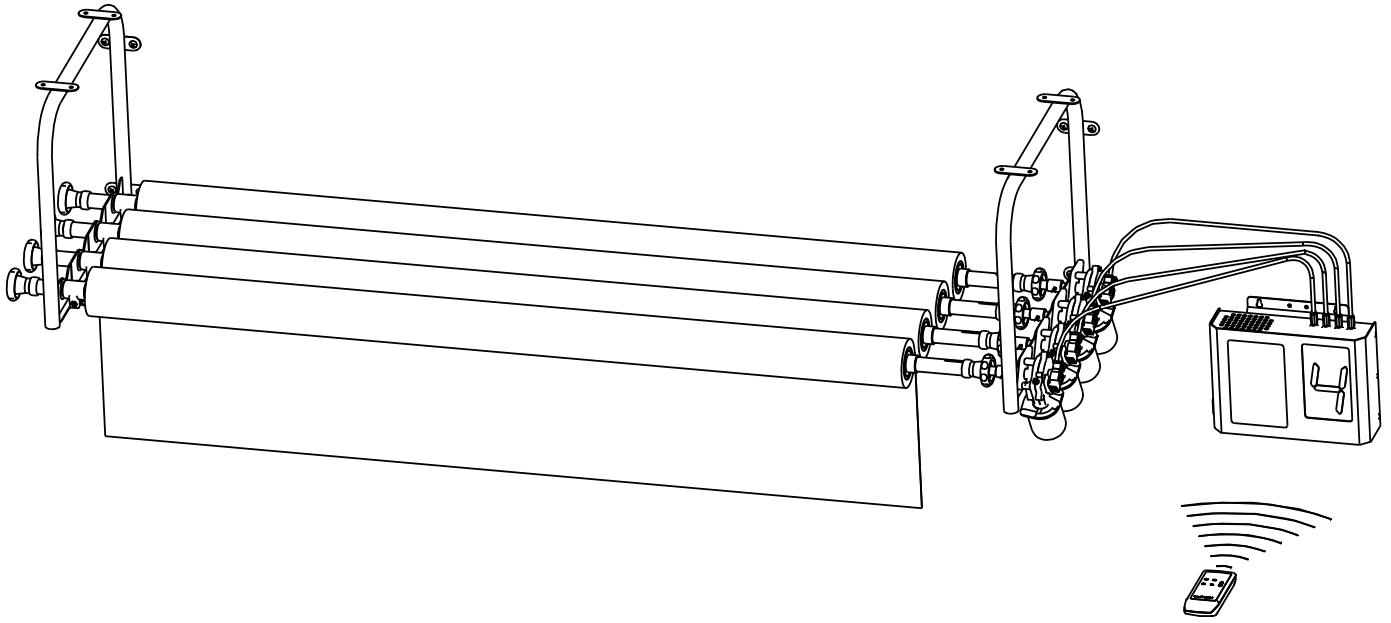

MOTORIZED BACKGROUND SYSTEM

The 'HARISON' Motorized System can support four different backdrops - each driven by a motorized expander system. The different backdrops are selected by a hand-held cord-less remote control unit. As each backdrop (and its motor drive) is selected the corresponding number is displayed on the control panel. The 4" high numeric display enables easy reading even from a distance .