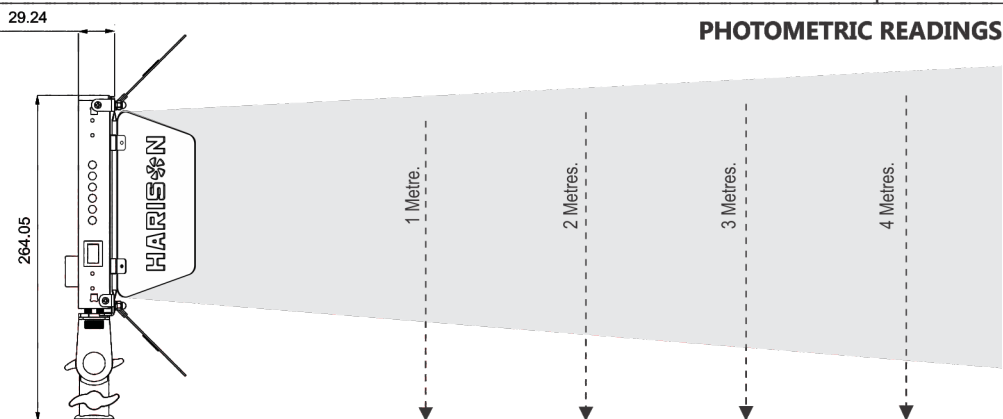

DIMENSIONS

Weight : 1.05 Kg (2.3 lbs.)

Power Options:

On / Off Switch

1 AC-DC Adapter

- The ARGOS lights can also connect with the power adapter.

2 12V Battery

- Run your ARGOS light on a regular 12 V lead-acid battery (min current capacity 7AH)

3 Power Pak 14-Li

- The ARGOS lights can also run with the HARISON Power-Pak 14-Li.

Light Model	LED Type	Distance			
		1 Mtr. (3.28 ft)	2 Mtrs. (6.56 ft)	3 Mtrs. (9.84 ft)	4 Mtrs. (13.12 ft)
Argos L-40 With Diffuser	Daylight LED	2540	670	370	150
	Daylight LED	1200	340	150	80
Argos L-40 DC With Diffuser	Tungsten LED	1020	280	130	70
	Daylight + Tungsten LED	2210	650	280	160

Note: For lux Levels without diffuser add 33%

FEATURES

- 416 pcs. True Colour LEDs.
- High CRI (>93) LEDs.
- Power: 40 Watts.
- Colour-corrected light output.
- Compact and rugged CNC-machined all-metal housing.
- With white diffuser.
- MADE IN INDIA.

For More Information

SPECIFICATIONS

Power Consumption	48 Watts
Operating Voltage:	11 to 19 Volt DC
Weight:	1.05 Kg
Dimension (cm):	18 x 27 x 3
Light Source	TrueColor LED
LED Count:	416
Light Beam Angle:	120°
Illuminance: (at 1 meter)	3300 lx
Power Variation:	Stepless 0-100%
Color Rendering Index (Ra):	>93