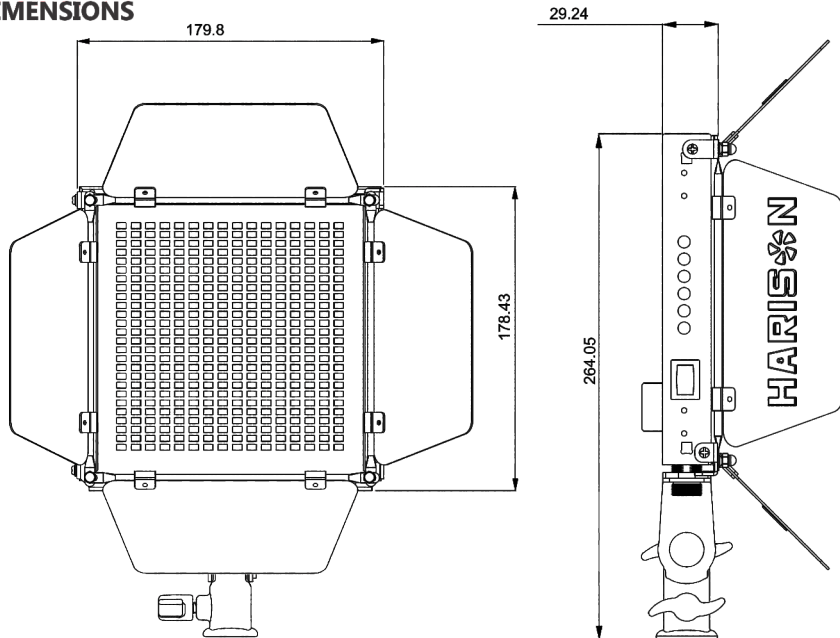

DIMENSIONS

Weight : 1.05 Kg (2.3 lbs.)

Power Options:

On / Off Switch

1 AC-DC Adapter

- The ARGOS lights can also connect with the power adapter.

2 12V Battery

- Run your ARGOS light on a regular 12 V lead-acid battery (min current capacity 7AH)

3 Power Pak 14-Li

- The ARGOS lights can also run with the HARISON Power-Pak 14-Li.

Light Model	LED Type	Distance			
		1 Mtr. (3.28 ft)	2 Mtrs. (6.56 ft)	3 Mtrs. (9.84 ft)	4 Mtrs. (13.12 ft)
Argos L-40 With Diffuser	Daylight LED	2540	670	370	150
	Daylight LED	1200	340	150	80
Argos L-40 DC With Diffuser	Tungsten LED	1020	280	130	70
	Daylight + Tungsten LED	2210	650	280	160

Note: For lux Levels without diffuser add 33%

FEATURES

- 416 pcs. True Colour LEDs.
- High CRI (>93) LEDs.
- Power: 40 Watts.
- Colour-corrected light output.
- Compact and rugged CNC-machined all-metal housing.
- With white diffuser.
- MADE IN INDIA.

For More Information

SPECIFICATIONS

Power Consumption	48 Watts
Operating Voltage:	11 to 19 Volt DC
Weight:	1.05 Kg
Dimension (cm):	18 x 27 x 3
Light Source	TrueColor LED
LED Count:	416
Light Beam Angle:	120°
Illuminance: (at 1 meter)	3300 lx
Power Variation:	Stepless 0-100%
Color Rendering Index (Ra):	>93