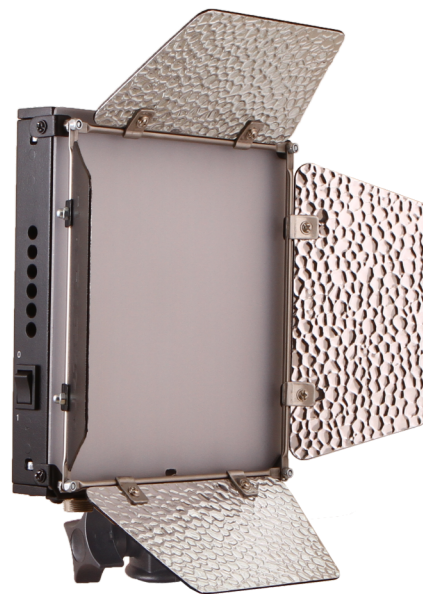

DIMENSIONS

Weight : 1.05 Kg (2.3 lbs.)

Power Options:

On / Off Switch

1 AC-DC Adapter

- The ARGOS lights can also connect with the power adapter.

2 12V Battery

- Run your ARGOS light on a regular 12 V lead-acid battery (min current capacity 7AH)

3 Power Pak 14-Li

- The ARGOS lights can also run with the HARISON Power-Pak 14-Li.

Light Model	LED Type	Distance			
		1 Mtr. (3.28 ft)	2 Mtrs. (6.56 ft)	3 Mtrs. (9.84 ft)	4 Mtrs. (13.12 ft)
Argos L-40 With Diffuser	Daylight LED	2540	670	370	150
	Daylight LED	1200	340	150	80
Argos L-40 DC With Diffuser	Tungsten LED	1020	280	130	70
	Daylight + Tungsten LED	2210	650	280	160

Note: For lux Levels without diffuser add 33%

FEATURES

- 416 pcs. True Colour LEDs.
- High CRI (>93) LEDs.
- Power: 40 Watts.
- Colour-corrected light output.
- Compact and rugged CNC-machined all-metal housing.
- With white diffuser.
- MADE IN INDIA.

For More Information

SPECIFICATIONS

Power Consumption	48 Watts
Operating Voltage:	11 to 19 Volt DC
Weight:	1.05 Kg
Dimension (cm):	18 x 27 x 3
Light Source	TrueColor LED
LED Count:	416
Light Beam Angle:	120°
Illuminance: (at 1 meter)	3300 lx
Power Variation:	Stepless 0-100%
Color Rendering Index (Ra):	>93