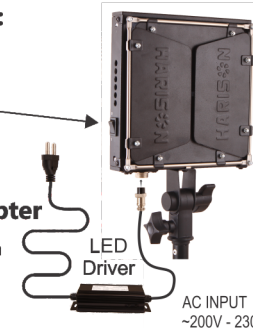

DIMENSIONS

Weight : 1.05 Kg (2.3 lbs.)

Power Options:

On / Off Switch

1 AC-DC Adapter

- The ARGOS lights can also connect with the power adapter.

2 12V Battery

- Run your ARGOS light on a regular 12 V lead-acid battery (min current capacity 7AH)

3 Power Pak 14-Li

- The ARGOS lights can also run with the HARISON Power-Pak 14-Li.

Light Model	LED Type	Distance			
		1 Mtr. (3.28 ft)	2 Mtrs. (6.56 ft)	3 Mtrs. (9.84 ft)	4 Mtrs. (13.12 ft)
Argos L-40 With Diffuser	Daylight LED	2540	670	370	150
	Daylight LED	1200	340	150	80
Argos L-40 DC With Diffuser	Tungsten LED	1020	280	130	70
	Daylight + Tungsten LED	2210	650	280	160

Note: For lux Levels without diffuser add 33%

FEATURES

- 416 pcs. True Colour LEDs.
- High CRI (>93) LEDs.
- Power: 40 Watts.
- Colour-corrected light output.
- Compact and rugged CNC-machined all-metal housing.
- With white diffuser.
- MADE IN INDIA.

For More Information

SPECIFICATIONS

Power Consumption	48 Watts
Operating Voltage:	11 to 19 Volt DC
Weight:	1.05 Kg
Dimension (cm):	18 x 27 x 3
Light Source	TrueColor LED
LED Count:	416
Light Beam Angle:	120°
Illuminance: (at 1 meter)	3300 lx
Power Variation:	Stepless 0-100%
Color Rendering Index (Ra):	>93