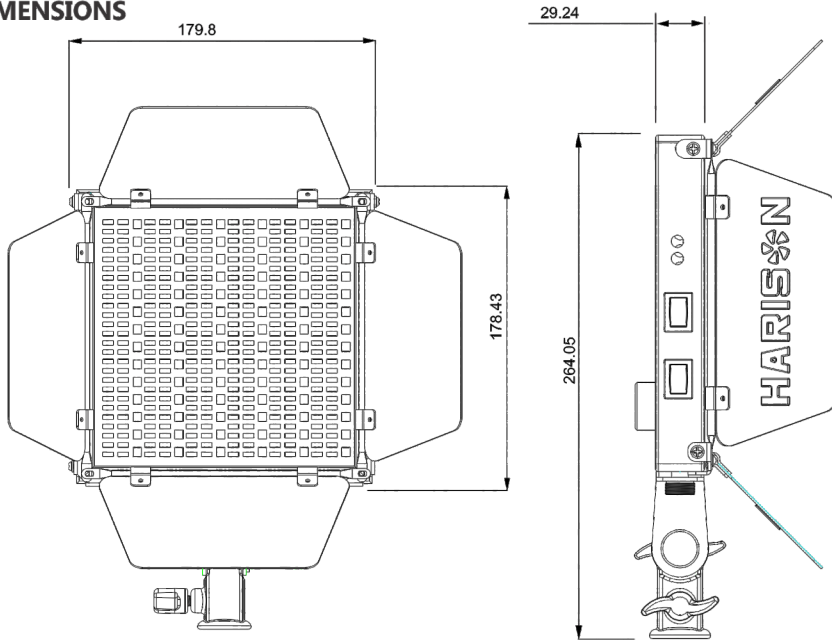

### DIMENSIONS

### Power Options:

On / Off Switch

### SPECIFICATIONS

Power Consumption	24 Watts
Operating Voltage:	11 to 19 Volt DC
Weight:	1.07 Kg
Dimension (cm):	18 x 27 x 4
Light Source	TrueColor LED
Light Beam Angle:	120°
Illuminance: (at 1 meter)	See Photometric Data
Power Variation:	Stepless 0-100%
Color Rendering Index (Ra):	>93