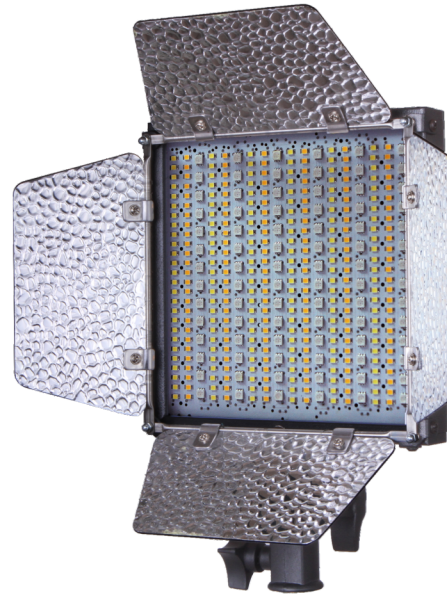

DIMENSIONS

Power Options:

On / Off Switch