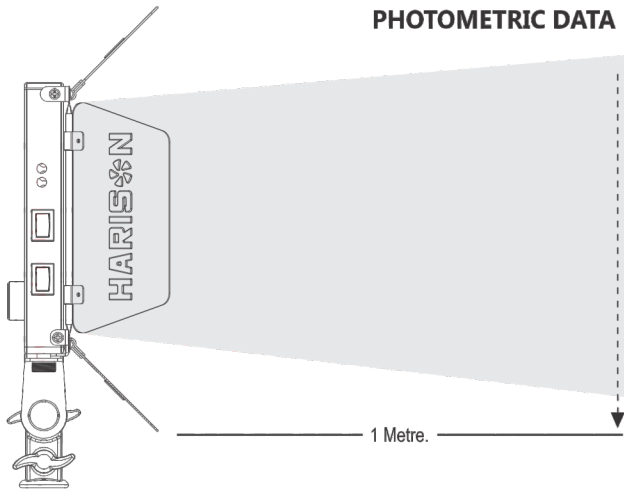

PHOTOMETRIC DATA

FEATURES

- ★ High CRI (>93) LEDs.
- ★ Power:
  - > Red: 4.5 W
  - > Green: 4.5 W
  - > Blue: 4.5 W
  - > White (daylight+ Tungsten): 10.5 W
- ★ Total power (at full brightness) : 24 W
- ★ Colour-Corrected light output.
- ★ Compact and rugged CNC-machined all-metal housing.
- ★ With white diffuser.
- ★ MADE IN INDIA.

Dimmer for green LEDs

Dimmer for White (Daylight + Tungsten) LEDs

Dimmer for Red LEDs

Dimmer for blue LEDs

Power inlet socket

For More Information

SPECIFICATIONS

Power Consumption	24 Watts
Operating Voltage:	11 to 19 Volt DC
Weight:	1.07 Kg
Dimension (cm):	18 x 27 x 4
Light Source	TrueColor LED
Light Beam Angle:	120°
Illuminance: (at 1 meter)	See Photometric Data
Power Variation:	Stepless 0-100%
Color Rendering Index (Ra):	>93