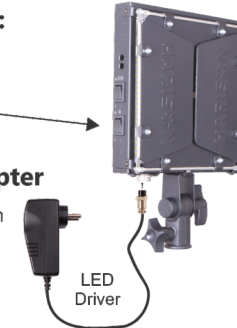

1 AC-DC Adapter

- The ARGOS lights can also connect with the power adapter.

3 12V Battery

- Run your ARGOS light on a regular 12 V lead-acid battery (min current capacity 7AH)