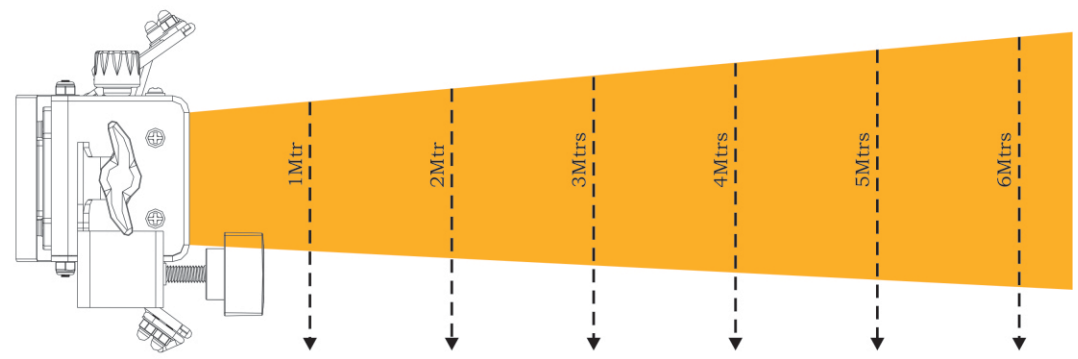

DIMENSIONS

Photometric Readings

Lamp used-OSRAM 240V, 1000W

Distance	1Mtr (3.28ft)	2Mtrs (6.56ft)	3Mtrs (9.84ft)	4Mtrs (13.12ft)	5Mtrs(16.40ft)	6Mtrs (19.58ft)								
Light Model	Accessories Used		Lux	FC	Lux	FC	Lux	FC	Lux	FC	Lux	FC	Lux	FC
Porta Light	With Barn door		6000	555	1465	135	600	55	306	28	175	16	145	13

Note 1FC = 10.8 lux

FEATURES

- All-metal body - for heat dissipation and strength.
- High quality lamp-holders for long-life and trouble-free operation.
- "Slim-line" body enable easy storage and portability.
- Wire locks click into place to ensure correct reflector angle for maximum light output.

SPECIFICATIONS

Operating Voltage:	220/240 AC
Nominal Weight:	660 Gram
Nominal Dimension (cm):	6.4 x 8.7 x 30.1
Illuminance: (at 1 meter)	6000 lx