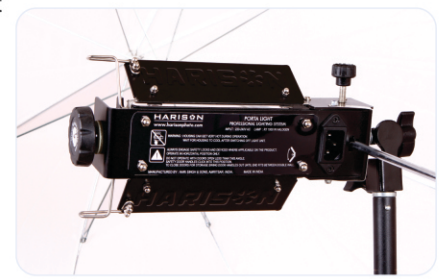

DIMENSIONS

Photometric Readings

Lamp used-OSRAM 240V, 1000W

Distance	1Mtr (3.28ft)	2Mtrs (6.56ft)	3Mtrs (9.84ft)	4Mtrs (13.12ft)	5Mtrs(16.40ft)	6Mtrs (19.58ft)								
Light Model	Accessories Used		Lux	FC	Lux	FC	Lux	FC	Lux	FC	Lux	FC	Lux	FC
Porta Light	With Barn door		6000	555	1465	135	600	55	306	28	175	16	145	13

Note 1FC = 10.8 lux

FEATURES

- All-metal body - for heat dissipation and strength.
- High quality lamp-holders for long-life and trouble-free operation.
- "Slim-line" body enable easy storage and portability.
- Wire locks click into place to ensure correct reflector angle for maximum light output.

SPECIFICATIONS

Operating Voltage:	220/240 AC
Nominal Weight:	660 Gram
Nominal Dimension (cm):	6.4 x 8.7 x 30.1
Illuminance: (at 1 meter)	6000 lx