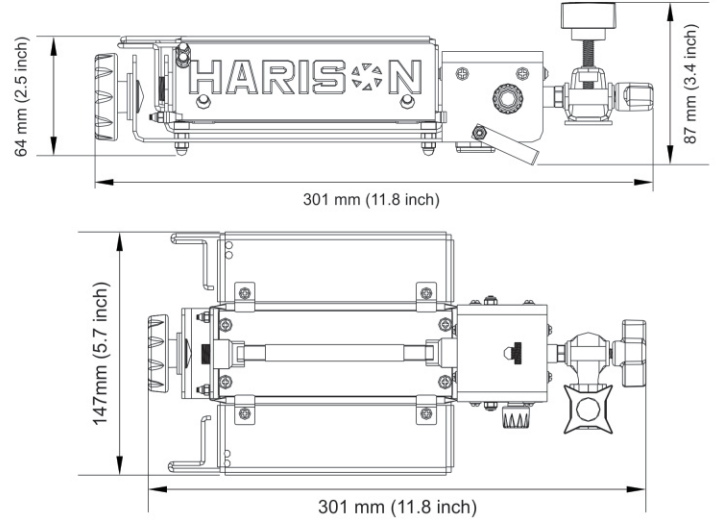

DIMENSIONS

Photometric Readings

Lamp used-OSRAM 240V, 1000W

Distance	1Mtr (3.28ft)	2Mtrs (6.56ft)	3Mtrs (9.84ft)	4Mtrs (13.12ft)	5Mtrs(16.40ft)	6Mtrs (19.58ft)								
Light Model	Accessories Used		Lux	FC	Lux	FC	Lux	FC	Lux	FC	Lux	FC	Lux	FC
Porta Light	With Barn door		6000	555	1465	135	600	55	306	28	175	16	145	13

Note 1FC = 10.8 lux

FEATURES

- All-metal body - for heat dissipation and strength.
- High quality lamp-holders for long-life and trouble-free operation.
- "Slim-line" body enable easy storage and portability.
- Wire locks click into place to ensure correct reflector angle for maximum light output.

SPECIFICATIONS

Operating Voltage:	220/240 AC
Nominal Weight:	660 Gram
Nominal Dimension (cm):	6.4 x 8.7 x 30.1
Illuminance: (at 1 meter)	6000 lx