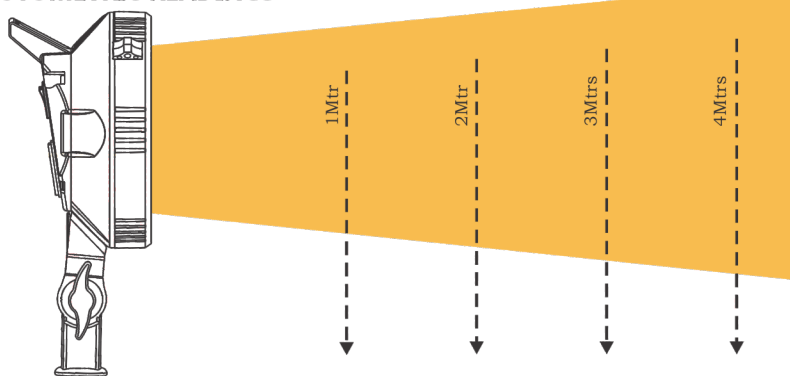

DIMENSIONS

PHOTOMETRIC READINGS

Note: FC= Foot Candle ; 1FC = 10.8 lux

Distance		1Mtr (3.28ft)		2Mtrs (6.56ft)		3Mtrs (9.84ft)		4Mtrs (13.12ft)	
Lamp Type HAVELLS LED lamp, 15 watt, Cool Day Light, E27 Base	Accessories Used: Reflector 37 cm	Lux	FC	Lux	FC	Lux	FC	Lux	FC
		2650	245	720	67	330	30	180	17

SPECIFICATIONS

Lamp & Power:	Four LED Lamps / Compact fluorescent spiral lamps
Lamp Socket:	E27
Operating Voltage:	220 V AC
Nominal Weight:	740 Grams

For More
Information