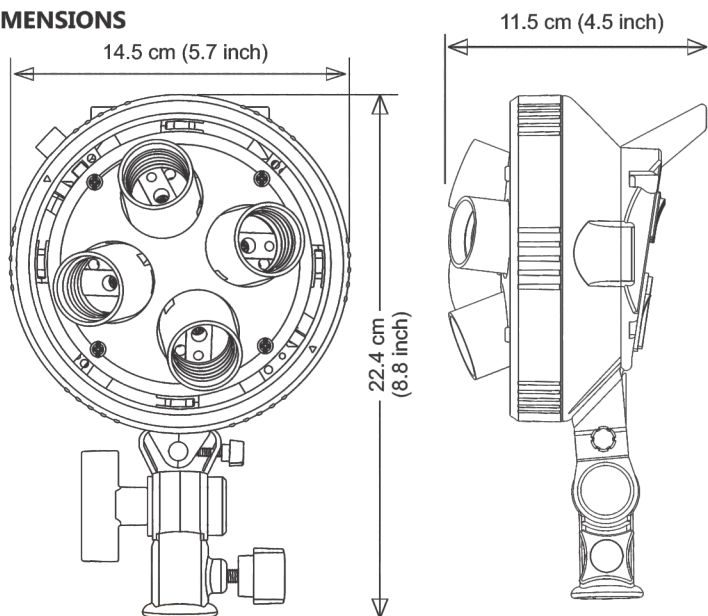

DIMENSIONS

PHOTOMETRIC READINGS

Note: FC= Foot Candle ; 1FC = 10.8 lux

Distance		1Mtr (3.28ft)		2Mtrs (6.56ft)		3Mtrs (9.84ft)		4Mtrs (13.12ft)	
Lamp Type HAVELLS LED lamp, 15 watt, Cool Day Light, E27 Base	Accessories Used: Reflector 37 cm	Lux	FC	Lux	FC	Lux	FC	Lux	FC
		2650	245	720	67	330	30	180	17

SPECIFICATIONS

Lamp & Power:	Four LED Lamps / Compact fluorescent spiral lamps
Lamp Socket:	E27
Operating Voltage:	220 V AC
Nominal Weight:	740 Grams

For More
Information