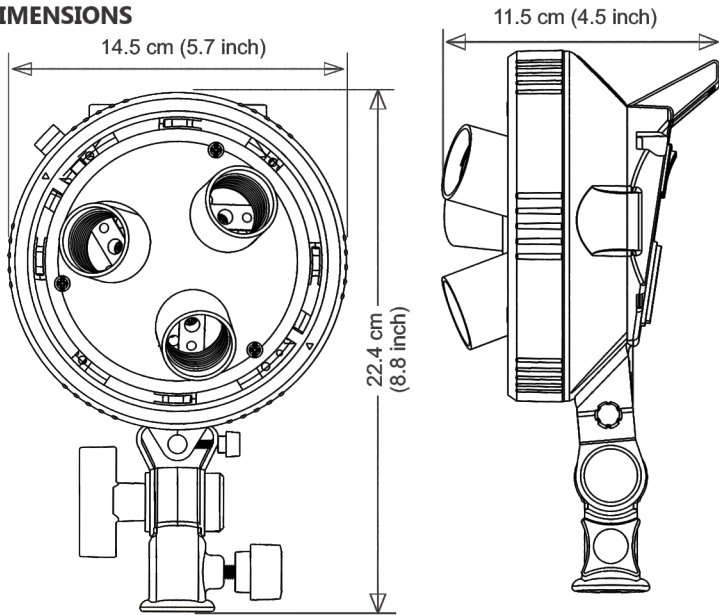

## DIMENSIONS

## PHOTOMETRIC READINGS

Note: FC= Foot Candle ; IFC = 10.8 lux

Distance		1Mtr (3.28ft)		2Mtrs (6.56ft)		3Mtrs (9.84ft)		4Mtrs (13.12ft)	
Lamp Type	Accessories Used:	Lux	FC	Lux	FC	Lux	FC	Lux	FC
HAVELLS LED lamp, 15 watt, Cool Day Light, E27 Base	Reflector 37 cm	1900	133	550	33	250	16	140	10

## SPECIFICATIONS

Lamp & Power:	Four LED Lamps / Compact fluorescent spiral lamps
Lamp Socket:	E27
Operating Voltage:	220 V AC
Nominal Weight:	710 Grams

For More Information