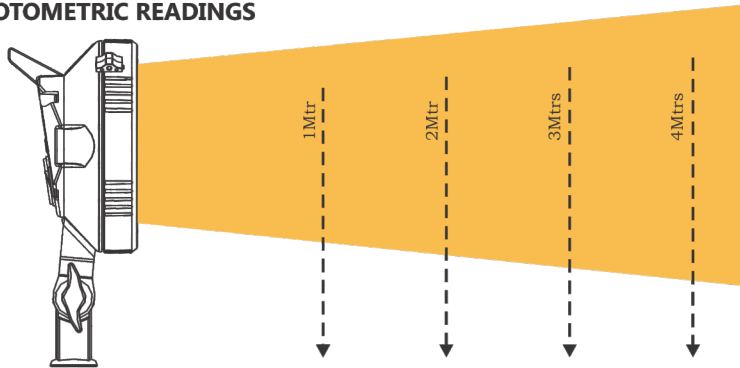

## DIMENSIONS

## PHOTOMETRIC READINGS

Note: FC= Foot Candle ; IFC = 10.8 lux

Distance		1Mtr (3.28ft)		2Mtrs (6.56ft)		3Mtrs (9.84ft)		4Mtrs (13.12ft)	
Lamp Type	Accessories Used:	Lux	FC	Lux	FC	Lux	FC	Lux	FC
HAVELLS LED lamp, 15 watt, Cool Day Light, E27 Base	Reflector 37 cm	1900	133	550	33	250	16	140	10

## SPECIFICATIONS

Lamp & Power:	Four LED Lamps / Compact fluorescent spiral lamps
Lamp Socket:	E27
Operating Voltage:	220 V AC
Nominal Weight:	710 Grams

For More Information