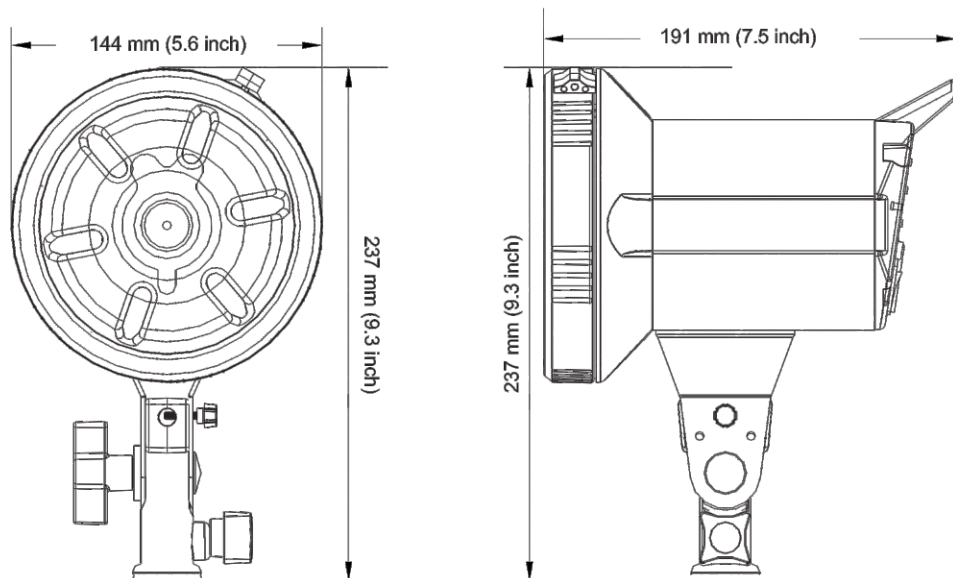

## DIMENSIONS

Weight of Helios-1D : 1.5 Kg (3.3 lbs.)

## FEATURES

- 125 W.s. (at Max. Energy Output) studio flash (strobe) with LED modeling light, in-built wireless receiver
- Provides customizable lighting for portrait or product shots
- SYNC, SLAVE, and wireless trigger modes
- Memory feature that stores flash panel settings
- Continuously variable strobe light output
- Working Voltage : 220 - 240 Volts AC
- Quick recycle time between 0.3 to 3.5 seconds
- Compatible with HARISON light supports and light modifiers

## SPECIFICATIONS

Flash tube maximum power	125 Watt-secs.
F.Stop (reading at 1 meter ISO 100)	31-1/3(at full power)
Modelling Lamp	5 Watt LED
Operating Voltage	AC 220-240 V/50Hz
Weight:	1.5 Kg (3.3 lbs.)