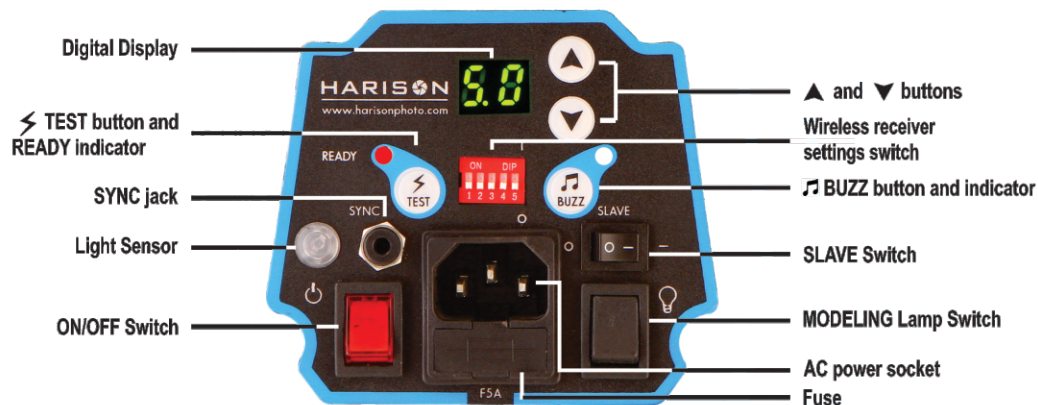

## DIMENSIONS

Weight of Helios-1D : 1.5 Kg (3.3 lbs.)

## FEATURES

- 125 W.s. (at Max. Energy Output) studio flash (strobe) with LED modeling light, in-built wireless receiver
- Provides customizable lighting for portrait or product shots
- SYNC, SLAVE, and wireless trigger modes
- Memory feature that stores flash panel settings
- Continuously variable strobe light output
- Working Voltage : 220 - 240 Volts AC
- Quick recycle time between 0.3 to 3.5 seconds
- Compatible with HARISON light supports and light modifiers

## SPECIFICATIONS

Flash tube maximum power	125 Watt-secs.
F.Stop (reading at 1 meter ISO 100)	31-1/3(at full power)
Modelling Lamp	5 Watt LED
Operating Voltage	AC 220-240 V/50Hz
Weight:	1.5 Kg (3.3 lbs.)